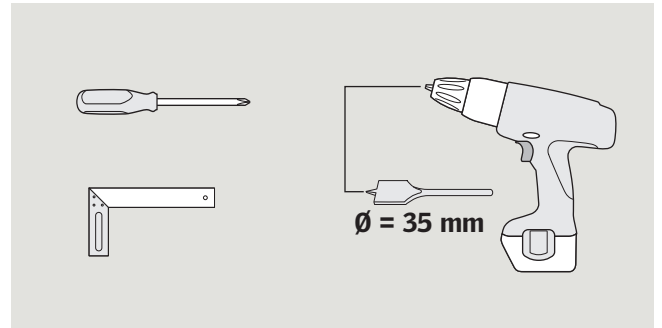

VELUX®

ZOZ 010K

Made in Denmark by VELUX

5 702327 025296

(240)ZOZ 010K

VAS 453227-2014-10

GGU

4